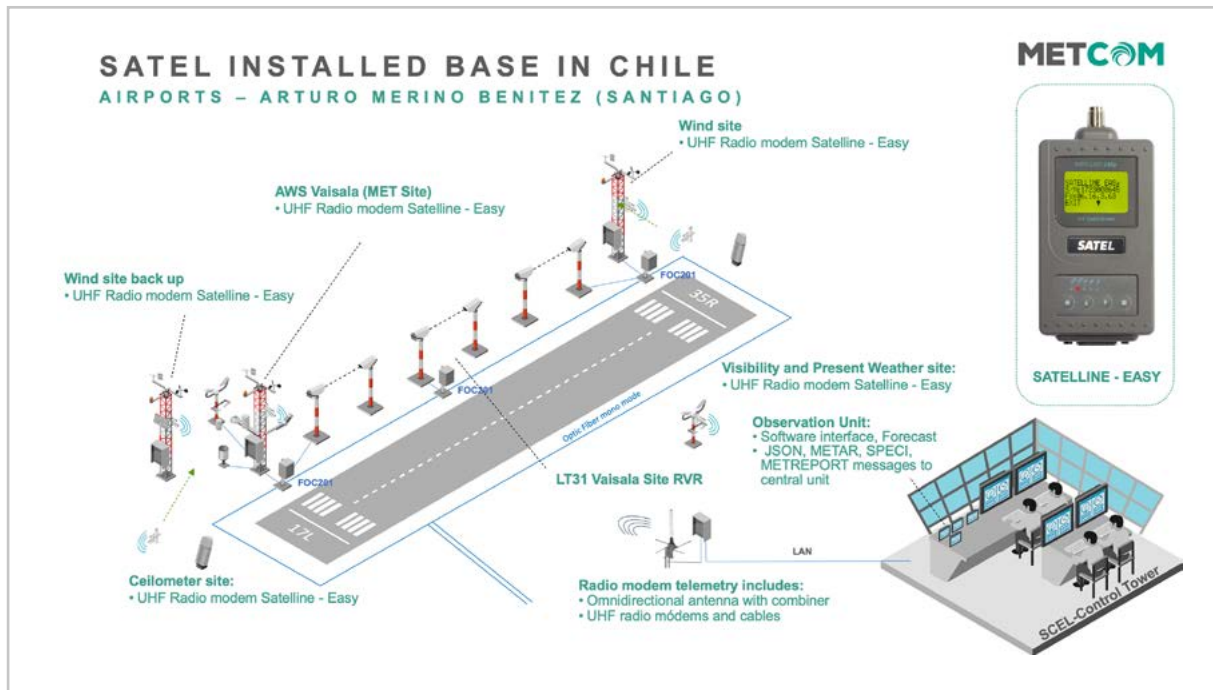

SATEL case story | Environmental monitoring | VAISALA CHILE

Safe and efficient airport operations

Arturo Merino Benítez International Airport, also known as Santiago International Airport, is Chile's largest aviation facility and busiest international airport. Vaisala's automated weather observing system helps pilots make critical decisions with real-time weather reports. SATELLINE-EASy radio modems are used at the weather stations.

The AviMet AWOS (automated weather observing system) helps pilots and other

aviation personnel make critical decisions with continuous, real-time reports on airport weather conditions. The data from the equipment on the runway is transmitted to the control tower by **SATELLINE-EASy** every 3 seconds. Data includes for example wind directions and speed, temperature parameters, visibility and cloud base height.

Reliable stand-alone or backup system

SATEL radios are an economical replacement for cable communication where physical communication is difficult or impossible to install. Long service life, 10 to 15 years, and savings in wiring makes SATEL radios also a sustainable choice.

In case a physical communication system used in the airport fails, radio communication can be used as a backup system for flight scheduling, safe landings and take-offs. SATEL radios are favored for being an exceptionally reliable wireless communication system that provides redundancy to the communication.